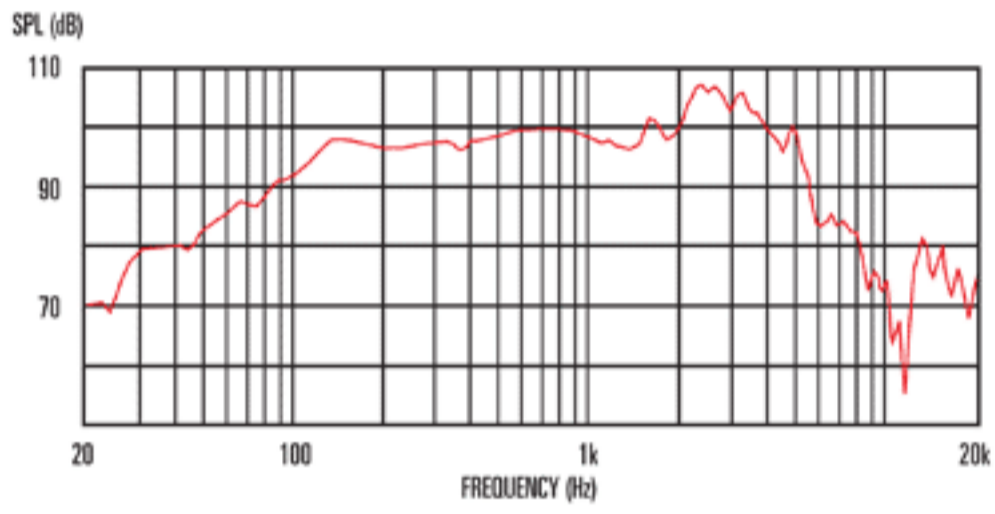

Seventy 80

One of our best sellers, this speaker meets the expanded frequency range often requested by the new generation of amp manufacturers.

The Seventy 80 is detailed and crisply defined, with a tightly controlled low-end and punchy, aggressive upper mid-range. The top-end response is also subtly increased. Used singly, in pairs or quartets – it is capable of reproducing a wide range of sounds and styles whilst adding the undeniable Celestion character to any amp.

8 Frequency Response

General Specifications

Nominal diameter	12", 305mm
Power rating	80Wrms
Nominal impedance	Available 8 or 16
Sensitivity	98dB
Chassis type	Pressed steel
Voice coil diameter	1.75", 44.5mm
Voice coil material	Round copper
Magnet type	Ceramic
Magnet weight	31oz, 0.88kg
Frequency range	80-5000Hz
Resonance frequency, Fs	85Hz
DC resistance, Re	Available 6.1 or 10.41

Mounting Information

Cut-out diameter	11.1", 283mm
Diameter	12.2", 309mm
Magnet structure diameter	5.3", 134mm
Mounting slot dimensions	0.31", 7.9mm Ø
Mounting slot PCD	11.7", 297mm
Number of mounting slots	4
Overall depth	4.7", 119mm
Unit weight	6.8lb, 3.1kg