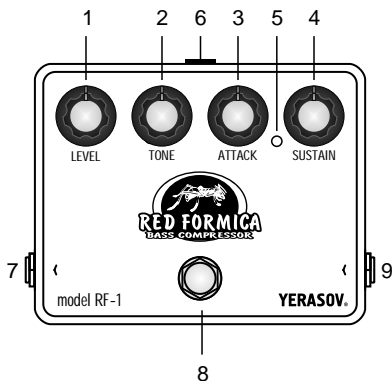

- 1 - LEVEL -
- 2 - TONE -
- 3 - ATTACK -
- 4 - SUSTAIN -
- 5 -
- 6 -
- 7 -
- 8 - /
- 9 -

DC 9V