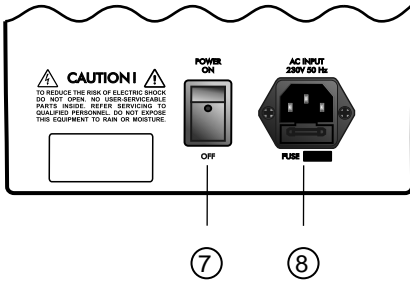

«180°»

⑦ - POWER –

⑧ - AC INPUT –

5.

PSB-618,	.....	1
,	.....	1
,	.....	4
,	.....	1
,	.....	1