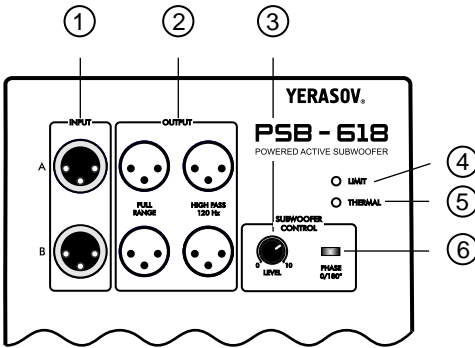

4.

① - A (B) INPUT –
XLR female.

② - A (B) OUTPUT –
XLR male. FULL RANGE –
HIGH PASS 120 Hz –

③ - LEVEL –

( ), LIMIT (4)

④ - LIMIT –

LEVEL (3)

⑤ - THERMAL –

⑥ - PHASE 0/180°
«0».