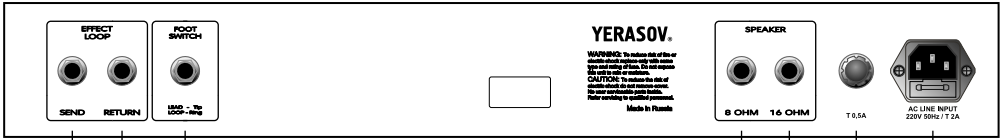

Clean

Volume, Treble, Middle, Bass,

Bright,

Volume,

Lead

Gain, Volume, Treble, Middle, Bass
Gain

70-
Clean

- 1 - POWER -
- 2 - ANODE -
- 3 -
- 4 - EFFECT -
- 5 - PRESENCE -
- 6 - TREBLE -
- 7 - MIDDLE -
- 8 - BASS -
- 9 - VOLUME -
- 10 - GAIN -
- 11 - CHANNEL -
- 12 - TREBLE -
- 13 - MIDDLE -
- 14 - BASS -
- 15 - BRIGHT -
- 16 - VOLUME -
- 17 - INPUT -

18 19 20

18 - SEND -
19 - RETURN -

20 - FOOTSWITCH -
21 - SPEAKER COMBO -

22 - SPEAKER EXT.-
16 Ω

23 -
24 -

21 22 23 24

8 Ω

3.