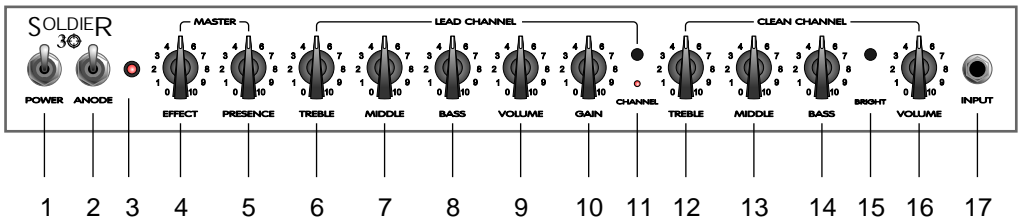

Clean

Volume, Treble, Middle, Bass,

Bright,

Volume,

Lead

Gain, Volume, Treble, Middle, Bass
Gain

70-
Clean

- 1 - POWER -
- 2 - ANODE -
- 3 -
- 4 - EFFECT -
- 5 - PRESENCE -
- 6 - TREBLE -
- 7 - MIDDLE -
- 8 - BASS -
- 9 - VOLUME -
- 10 - GAIN -
- 11 - CHANNEL -
- 12 - TREBLE -
- 13 - MIDDLE -
- 14 - BASS -
- 15 - BRIGHT -
- 16 - VOLUME -
- 17 - INPUT -

18 19 20

18 - SEND -
19 - RETURN -

20 - FOOTSWITCH -
21 - SPEAKER COMBO -

22 - SPEAKER EXT.-
16 Ω

23 -
24 -

21 22 23 24

8 Ω

3.