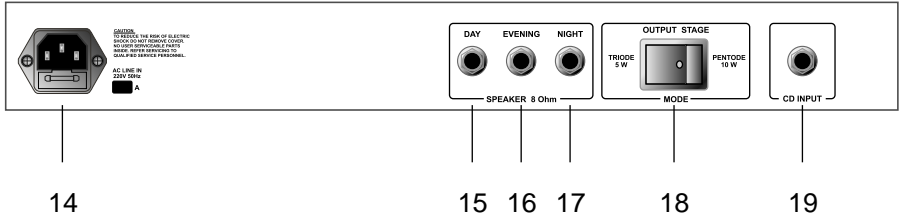

10 - LINE INPUT -

11 - VOLUME -

12 - STANDBY -

13 - POWER -

14 -

15 - **SPEAKER (DAY) -**

16 - **SPEAKER (EVENING) -**

17 - **SPEAKER (NIGHT) -**