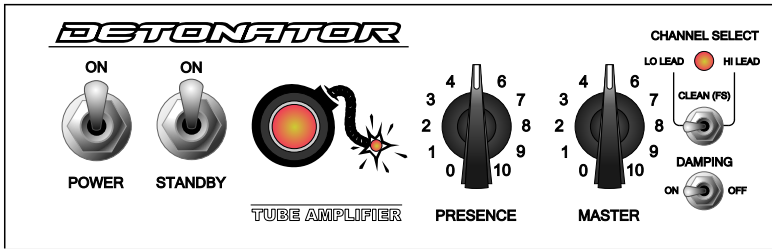

LEAD GAIN – : VINTAGE, BOOST VINTAGE MODERN.

VINTAGE « »- LO LEAD

BOOST VINTAGE –
MODERN

DETONATOR

DAMPING

OFF DAMPING **DETONATOR** ON

PRESENCE MASTER

PRESENCE

PRESENCE

PRESENCE “ ”

MASTER

POWER

STANDBY.