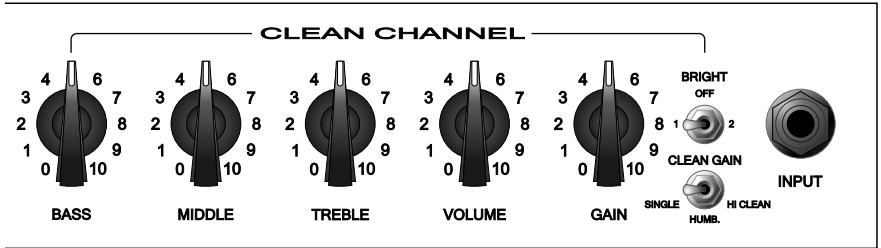

MIDDLE

BASS –

TREBLE
BASS MID

TREBLE

CLEAN CHANNEL

DETONATOR

BRIGHT CLEAN GAIN

BRIGHT –

1
OFF.

2