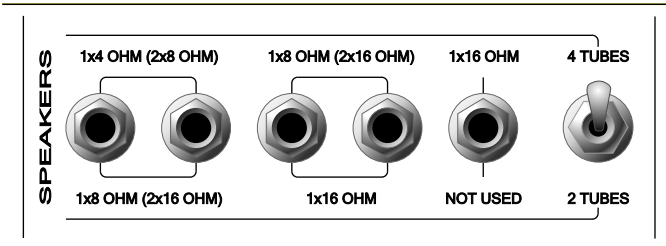

FOOTSWITCH

FS-33. CHANNEL
 CLEAN CHANNEL
 LEAD CHANNEL
 LEAD
 HIGH LOW.
 LEAD CHANNEL
 HIGH LEAD

LOOP.

FS-33,
 CLEAN (FS).

SPEAKERS

DETONATOR

4 , 8 16 .

SPEAKERS

(4 TUBES)

(2 TUBES)

! 4TUBES/2TUBES

(.).

4 TUBES

4 (

8 (

8),