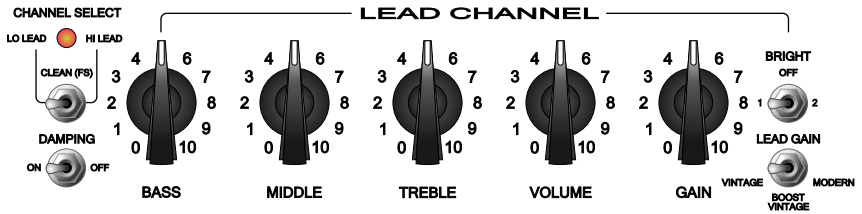

CLEAN CHANNEL

GAIN MIDDLE

LEAD CHANNEL

LEAD CHANNEL –

CLEAN(FS)

LEAD

LEAD CHANNEL

LO LEAD HI LEAD,

LO
HI LEAD –

BRIGHT LEAD GAIN

BRIGHT –

1. 2.
BRIGHT CLEAN CHANNEL.
: OFF, 1 2.
BRIGHT LEAD CHANNEL
BRIGHT (OFF)